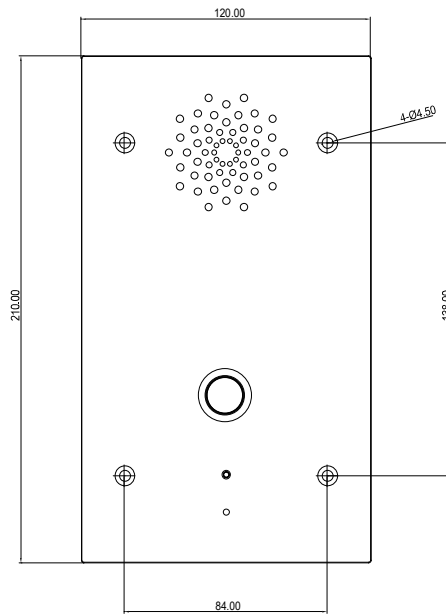

Applicable Model
E21A

Drawing Title
Intercom Panel

Drawing Unit
mm

Drawing Scale
Not to scale

**DRAFT
SUBJECT TO
CHANGE**

Last Revised
January 4, 2022

Drawing Version
V1.1

Page
1 of 1

5 TOP VIEW

1 FRONT VIEW

6 BOTTOM VIEW

2 RIGHT VIEW

3 LEFT VIEW

4 BACK VIEW